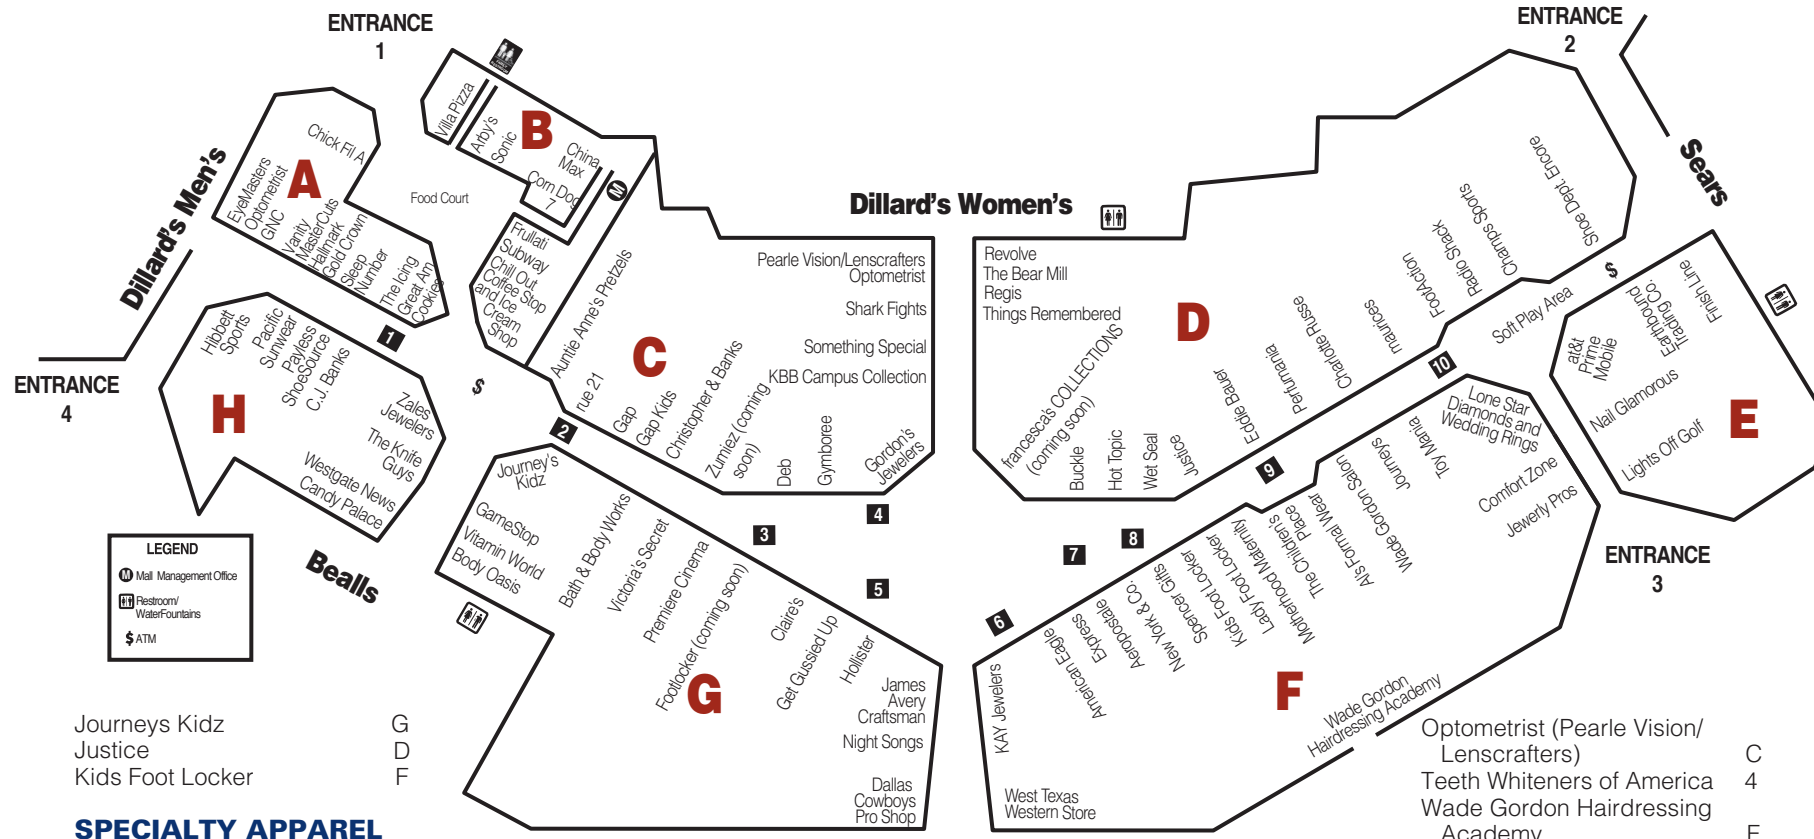

- Gap
- Get Gussied Up
- Hollister
- Hot Topic
- Journeys
- Motherhood Maternity
- maurices
- New York & Co.
- Night Songs
- Pacific Sunwear
- rue21
- Revolve
- Shark Fights
- Vanity
- Victoria's Secret
- West Texas Western Store
- Wet Seal
- Zumiez (coming soon)

**CHILDREN'S APPAREL**

- The Children's Place
- Gap Kids
- Gymboree

F  
D  
H  
D  
C  
C  
D  
F  
D  
C  
G  
D  
D  
F  
F  
D  
F  
G  
H  
C  
D  
C  
A  
G  
F  
D  
G  
D  
F  
G  
H  
C  
D  
C  
F  
C  
C

- SPECIALTY**
- Bath & Body Works
  - Comfort Zone
  - Dallas Cowboys Pro Shop
  - KBB Campus Collection
  - The Bear Mill
  - The Knife Guys
  - Perfumania
  - Sleep Number
  - Something Special

- Spencer Gifts
- Things Remembered
- Toy Mania
- Westgate News

- SHOES**
- Buckle
  - Charlotte Russe
  - Journeys
  - Journeys Kidz
  - maurices
  - Night Songs
  - Payless ShoeSource
  - Shoe Dept. Encore
  - West Texas Western Store
  - Wet Seal

- FOOD COURT**
- Arby's
  - Chick Fil A
  - China Max
  - Corn Dog 7
  - Frullati Cafe
  - Sonic
  - Subway
  - Villa Pizza